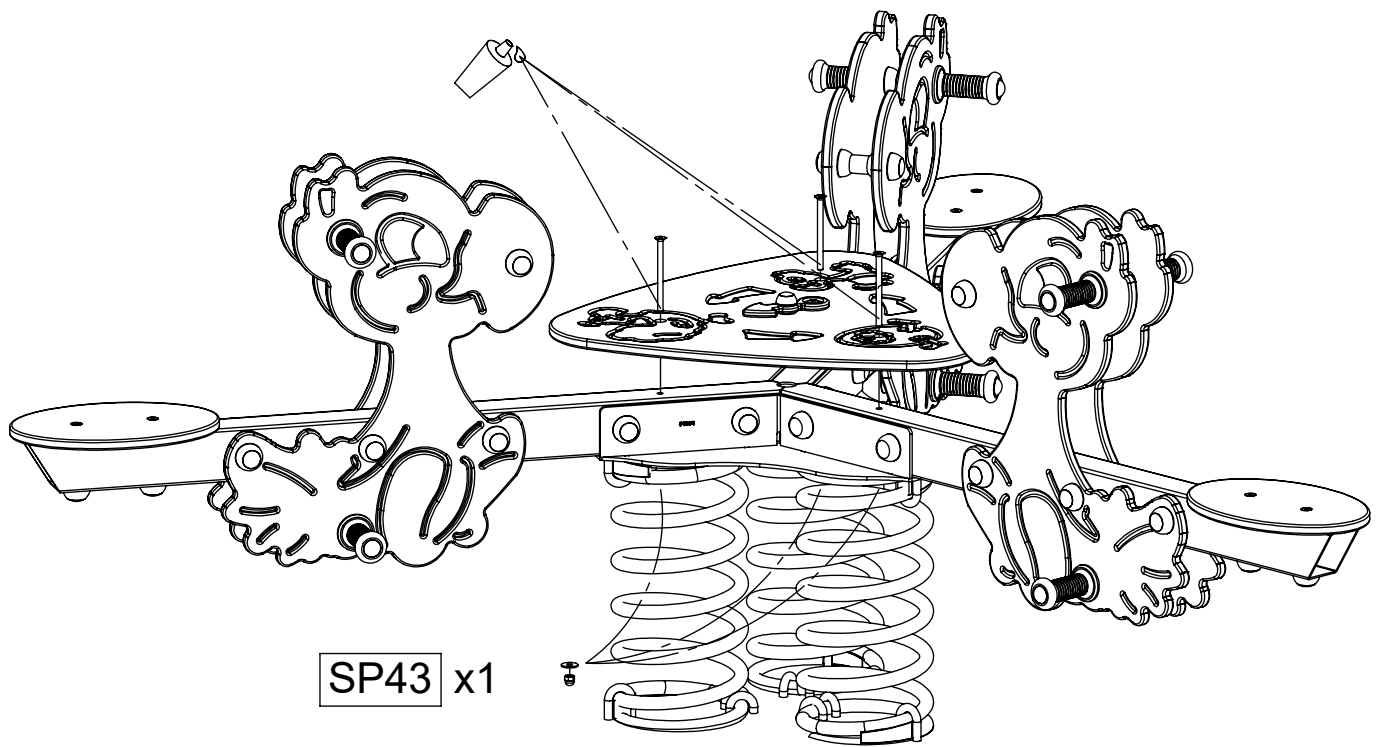

x3

SP48 x2

SP58-C2 x2

[cm]

vinci play

Part No:  
000000-  
00000

000000-00000

[cm]