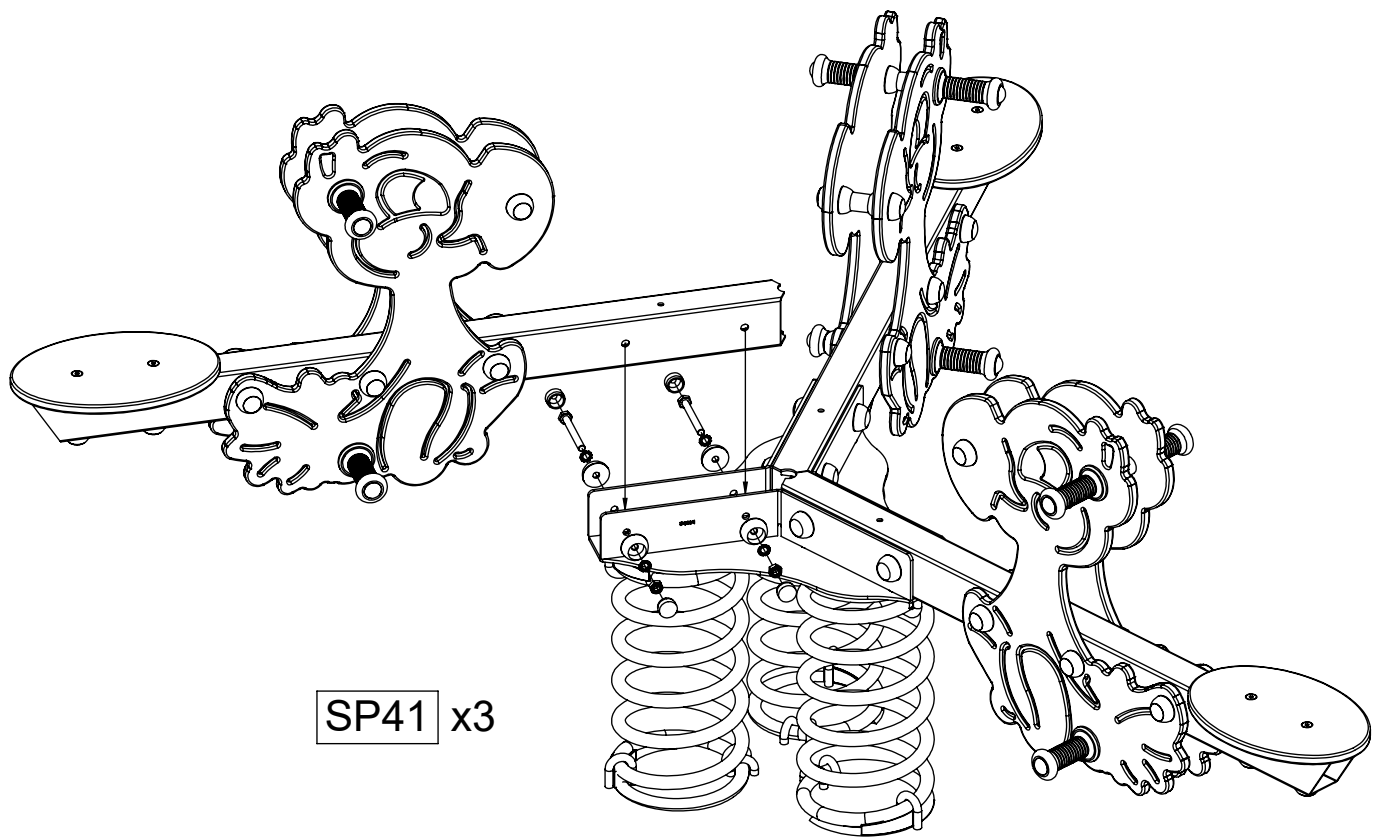

x3

SP48 x2

SP58-C2 x2

[cm]

vinci play

Part No:  
000000-  
00000

000000-00000

[cm]