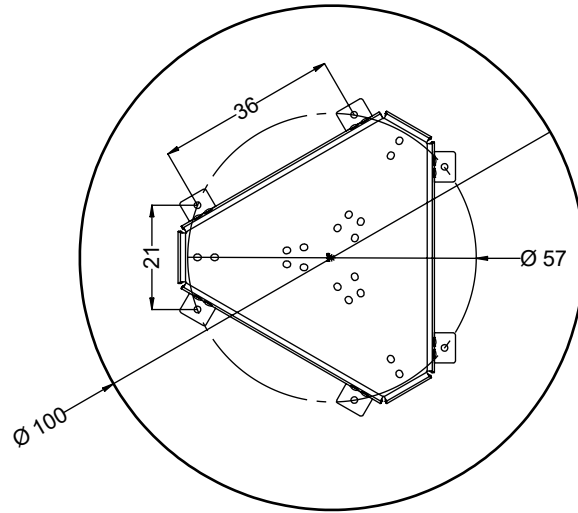

K3

[cm]

1,5h

48h

vinci  
play

K3

	K3
M12x110 x6	
NOT INCLUDED	

[cm]

x3

SP48 x2

SP58-C2 x2

[cm]

vinci play

Part No:  
000000-  
00000

000000-00000

[cm]