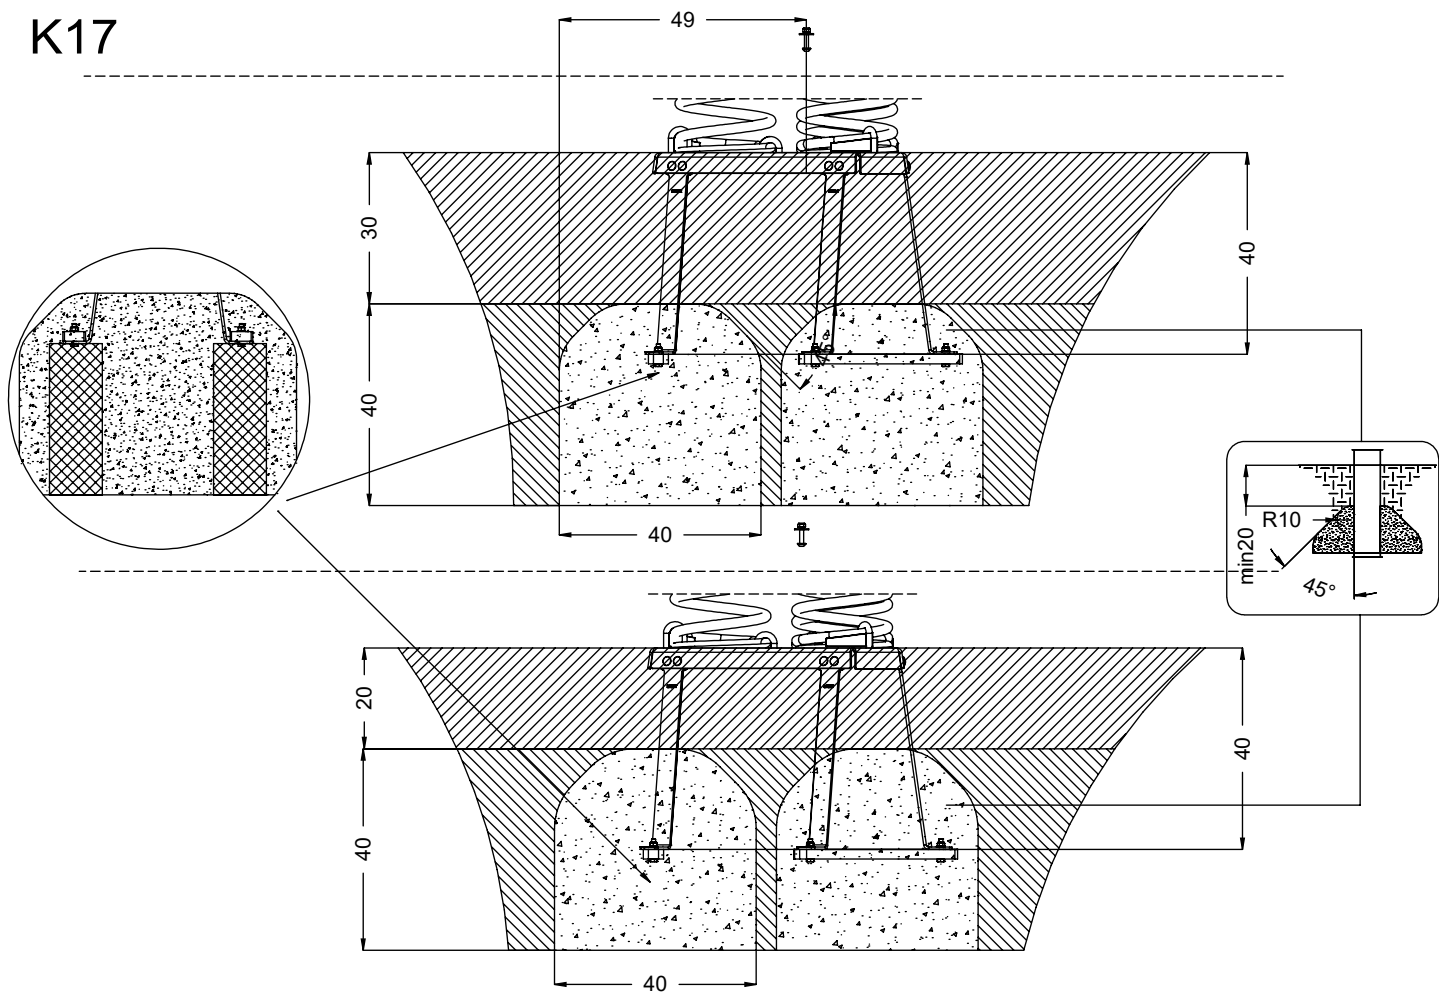

K3

[cm]

1,5h

48h

vinci  
play

K3

	K3
M12x110 x6	
NOT INCLUDED	

[cm]

x3

SP48 x2

SP58-C2 x2

[cm]

vinci play

Part No:  
000000-  
00000

000000-00000

[cm]