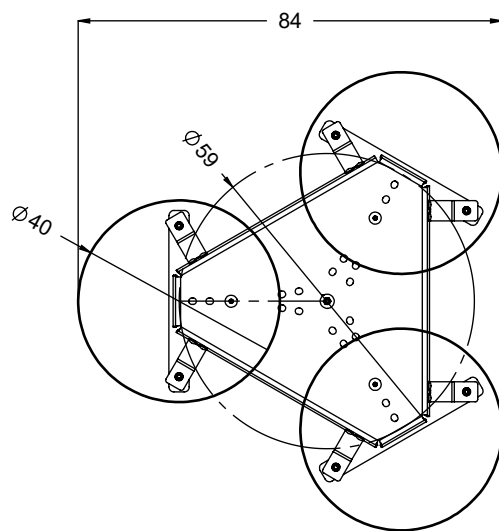

K3

[cm]

1,5h

48h

vinci  
play

K3

	K3
M12x110 x6	
NOT INCLUDED	

[cm]

[cm]

vinci  
play

x3

SP47 x1

x3

SP50 x1

x3

SP49 x1

x3

SP48 x2

SP58-C2 x2

[cm]

vinci play

Part No:  
000000-  
00000

000000-00000

[cm]