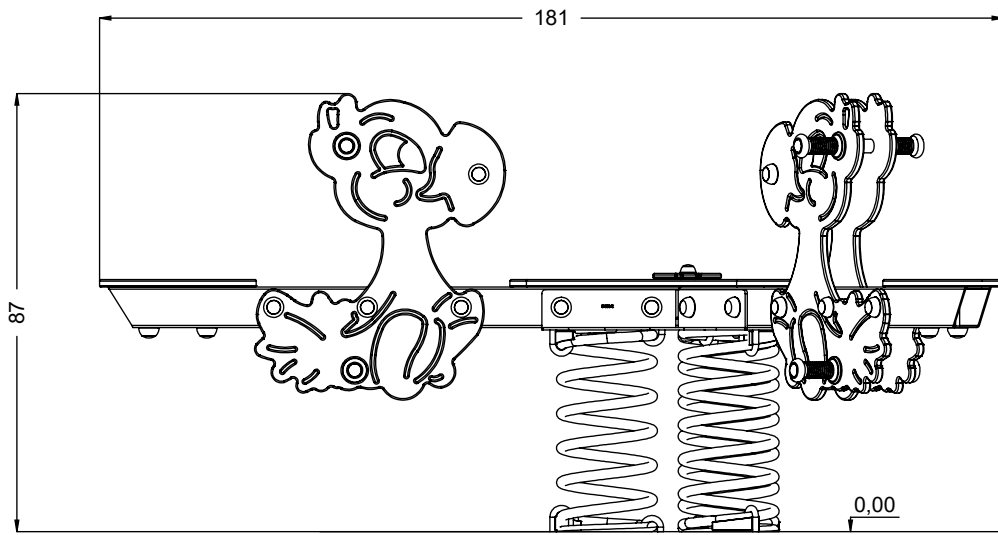

[cm]

vinci
play